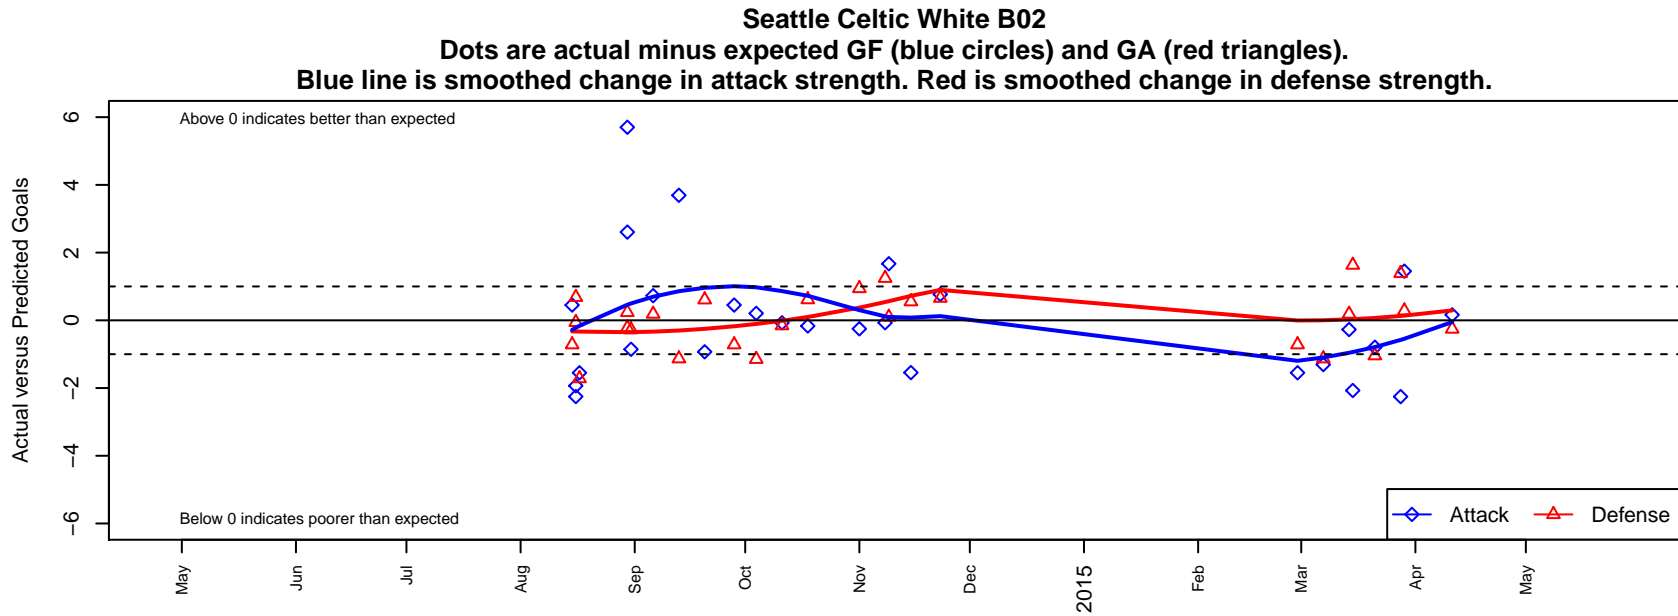

Seattle Celtic White B02

Seattle Celtic
 Seattle, WA
 B02 total strength=565
 attack=0.45 defense=0.44
 fall league = PSPL Classic 2 U12
 spr league = Spr PSPL Classic 1 U12

alt names used:
 SEATTLE CELTICSEATTLE CELTIC B02 WHIT
 Seattle Celtic B02 White
 Seattle Celtic B02 White
 Seattle Celtic B02 White

Venues played:
 2014 Skagit Super Cup U12 Silver
 2014 Starfire Labor Day Cup U12
 2014 PSPL Classic 2 U12
 2014 Spr PSPL Classic 1 U12

**attack and defense variance (black dot)
relative to other teams
and top 10 in region**