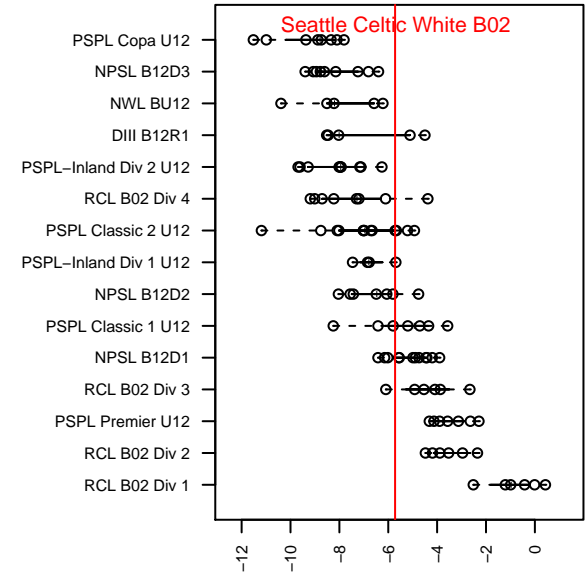

**attack and defense rating
relative to others at age
and all opponents in last 13 months**